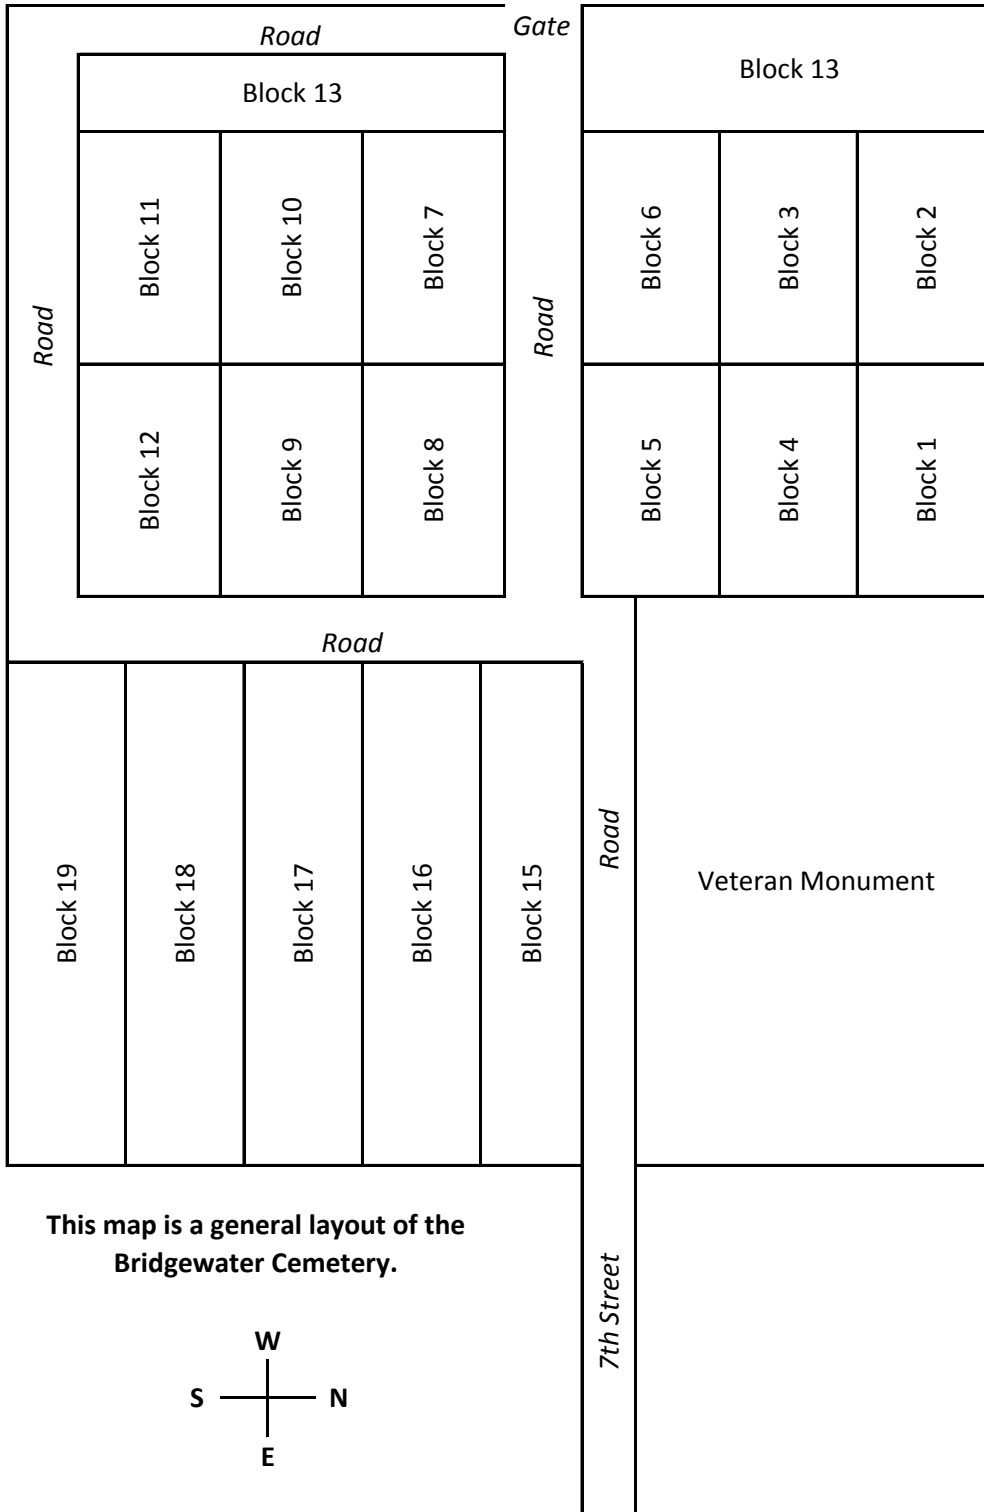

Bridgewater Cemetery

435th Ave (oil road)

This map is a general layout of the
Bridgewater Cemetery.